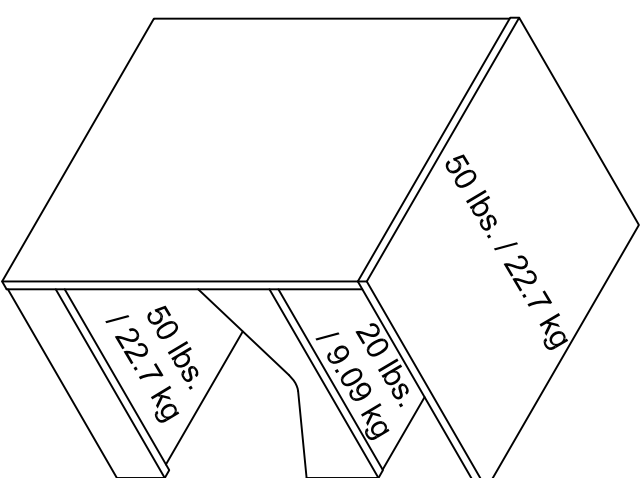

# 3086333COM,3086407COM Cat House End Table

Wood Breakdown:  
PB 98% Fabric 2%  
Total storage: 5 cubic feet

Overall Product Size:  
15.79" W x 20.04" D x 24.06" H  
40cm W x 50.9cm D x 61.1cm H

Maximum Weight Capacities  
Unit Weight: 32.12lbs. (14.6 kg)