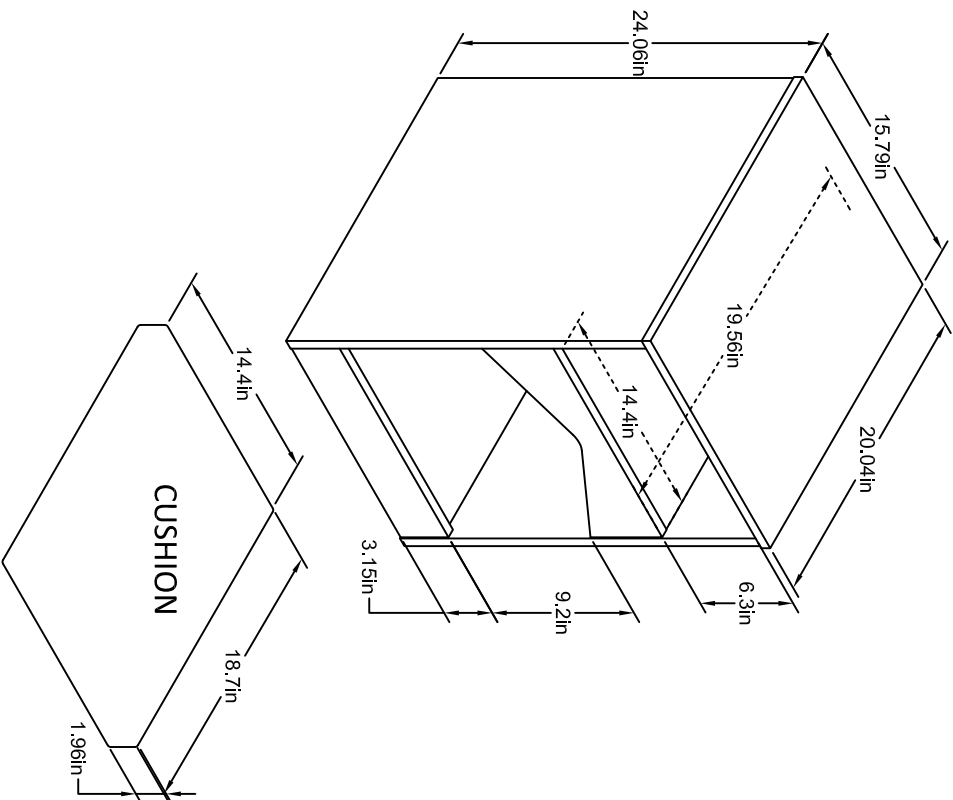

# 3086333COM,3086407COM Cat House End Table

Wood Breakdown:  
PB 98% Fabric 2%  
Total storage: 5 cubic feet

Overall Product Size:  
15.79" W x 20.04" D x 24.06" H  
40cm W x 50.9cm D x 61.1cm H

Maximum Weight Capacities  
Unit Weight: 32.12lbs. (14.6 kg)